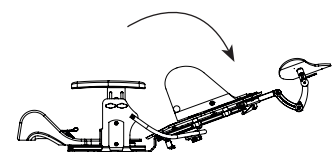

Adjustable seat part

The seat part är adjustable in seat depth and in abduction/adduction. The system can grow with the child.

Fabric color:

Black, blue, orange

Seatdepth

Size 1: 19-28 cm
Size 2: 28-38 cm

Max seatwidth

Size 1: 31 cm
Size 2: 35 cm

Coolmax®

Lining with Coolmax fabric that has a cooling effect and gives a comfortable temperature.

Hipbelts and harnesses

The harnesses together with the hipbelt provides a good support for positioning the trunk and provides for a better head control. We offer different positioning harnesses: Sternum support and H-strap are the most common.