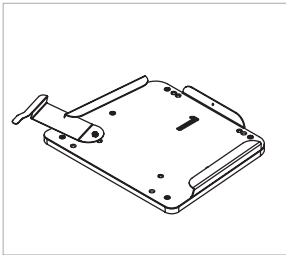

26531/26532/26533 Adapter plate reinforced size 1/2/3