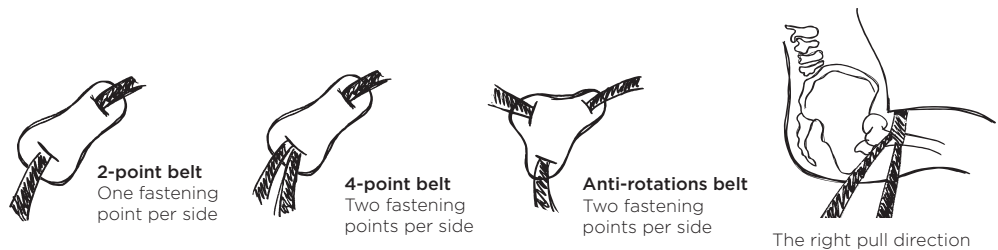

Zitzi
PENGY

Anatomic
SITT™

Invented for a better life ♥

**Updated
product!**

Zitzi Pengy Pro

for a well positioned seating

Zitzi Pengy Pro – a stroller with well positioned seating

Step 1. Pelvic and leg positioning

The combination of correctly adjusted seat part, generous seat cushion, effective hip belt and good support for sacrum provides the conditions for reduced shear which facilitates activity and postural control. The seat section is infinitely adjustable in seat depth and in abduction/adduction, which enables optimal individual sitting position and at the same time allows the patient to grow with the seating system.

Step 2. Hip belt

A properly adjusted positioning belt gives the right condition in order to positioning pelvis and reduce the risk of shear. We have a big range of positioning belts that includes several models and variants, such as different materials, models and sizes.

Step 3. Three-point positioning

Adjustable lateral supports together with eg. hip support creates a good condition for positioning of the torso, which reduces the risk of misalignment. Good postural control leads to better head control and increases the opportunities for activity and alertness. We have the opportunity to both correct and maintain the position of the chest based on the conditions we are facing.