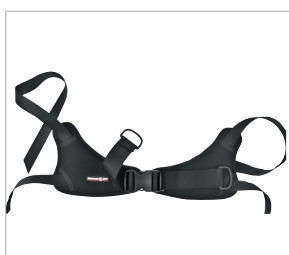

77011 Pro Mini size S
77012 Pro Mini size M

77004 Pro Plush Adjust. 6-14"

Bracelet w. pad and elastic band. Size S/M/L

Ankle holder 3-p with buckle or velcro. Size XS-XL

285058 Hip belt Soft size 2-3

374001 Sternum support size XS
374002 Sternum support size S
374003 Sternum support size M

374015 H-strap size XS
374016 H-strap size S
374017 H-strap size M

374060 Anti-rotation belt size XS
374061 Anti-rotation belt size S

990070 Suncover - Zitzi (need to be complemented with 990147 bracket suncover cpl.)