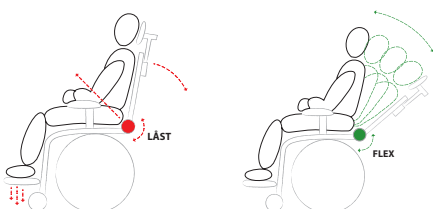

Step 3. Three-point positioning

Adjustable lateral supports together with eg. hip support creates a good condition for positioning of the torso, which reduces the risk of misalignment. Good postural control leads to better head control and increases the opportunities for activity and alertness. We have the opportunity to both correct and maintain the position of the chest based on the conditions we are facing.

Harnesses

Together with the hip belt provides the harness a good support for positioning the trunk and provide conditions for a better head control. We offer different positioning harnesses;

- Sternum support**
- Gives a concentrated support over sternum
 - Counteracts fall forward

- H-strap**
- Gives a good extension of the chest and shoulders
 - Suitable for users with eg. PEG/button

Step 4. Flex operation / hip angle adjustment

Dynamic support provides freedom of movement, variation and can provide a calming effect in extensional spasticity. The seating systems are equipped with a flex joint that makes the backrest compliant. The back is adjustable in the hip angle which breaks the spasticity and the flex joint captures the force and retains positioning in the sitting position.

Adjustable seat part

The seat part är adjustable in seat depth and in abduction/adduction. The system can grow with the child.

Fabric color:

Black, blue, orange

Seatdepth

Size 1: 19-28 cm
Size 2: 28-38 cm

Max seatwidth