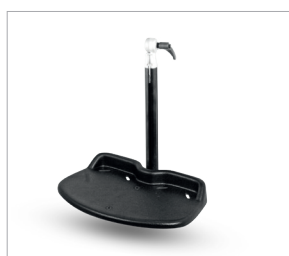

77011 Pro Mini size S
77012 Pro Mini size M

77004 Pro Plush Adjust. 6-14"

Bracelet w. pad and elastic band. Size S/M/L

Ankle holder 3-p with buckle or velcro. Size XS-XL

285058 Hip belt Soft size 2-3

374001 Sternum support size XS
374002 Sternum support size S
374003 Sternum support size M

374015 H-strap size XS
374016 H-strap size S
374017 H-strap size M

374060 Anti-rotation belt size XS
374061 Anti-rotation belt size S

990070 Suncover - Zitzi (need to be complemented with 990147 bracket suncover cpl.)

385229 Rain protection

285070 Foot rest size 0, cpl.

281110 Calf support size 1 - Zitzi

281111 Padded calf support size 1

385244 Cross bar size 1

Accessories Pengy wagon

285072 Footrest size 2 - Zitzi

281110 Calf support size 1 - Zitzi